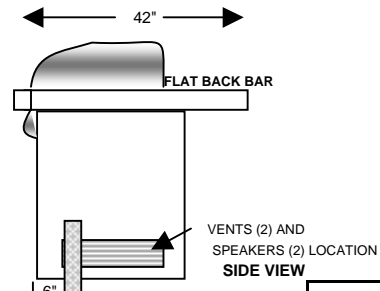

DRAWING NOT TO SCALE

STANDARD FEATURES

- *ISLAND SEATS 6-8
- *30" COMMERCIAL GRILL
- *SIDE BURNER
- *REFRIGERATOR
- *STORAGE DOOR
- *BAR SINK
- * STANDARD UMBRELLA
- * 110 V OUTLET
- *(10) TILE CHOICES
- *(2) VENTS

AVAILABLE OPTIONS

- *BARSTOOLS
- *32" & 40" GRILL
- *BEER KEGERATOR
- *ICE CHEST
- *DBL. DOORS
- *DOOR DRAWER COMBO
- *PALM UMBRELLA
- *PALAPA
- *CD PLAYER
- *DBL DRAWER
- *UTENSIL DRAWER
- *DBL SIDE BURNER

CUSTOMERS SIGNATURE

THE BIG KAHUNA (STANDARD) TOP SIZE 120" X 42" BASE SIZE 103" X 26"

AVAILABLE IN REVERSE MIRROR IMAGE